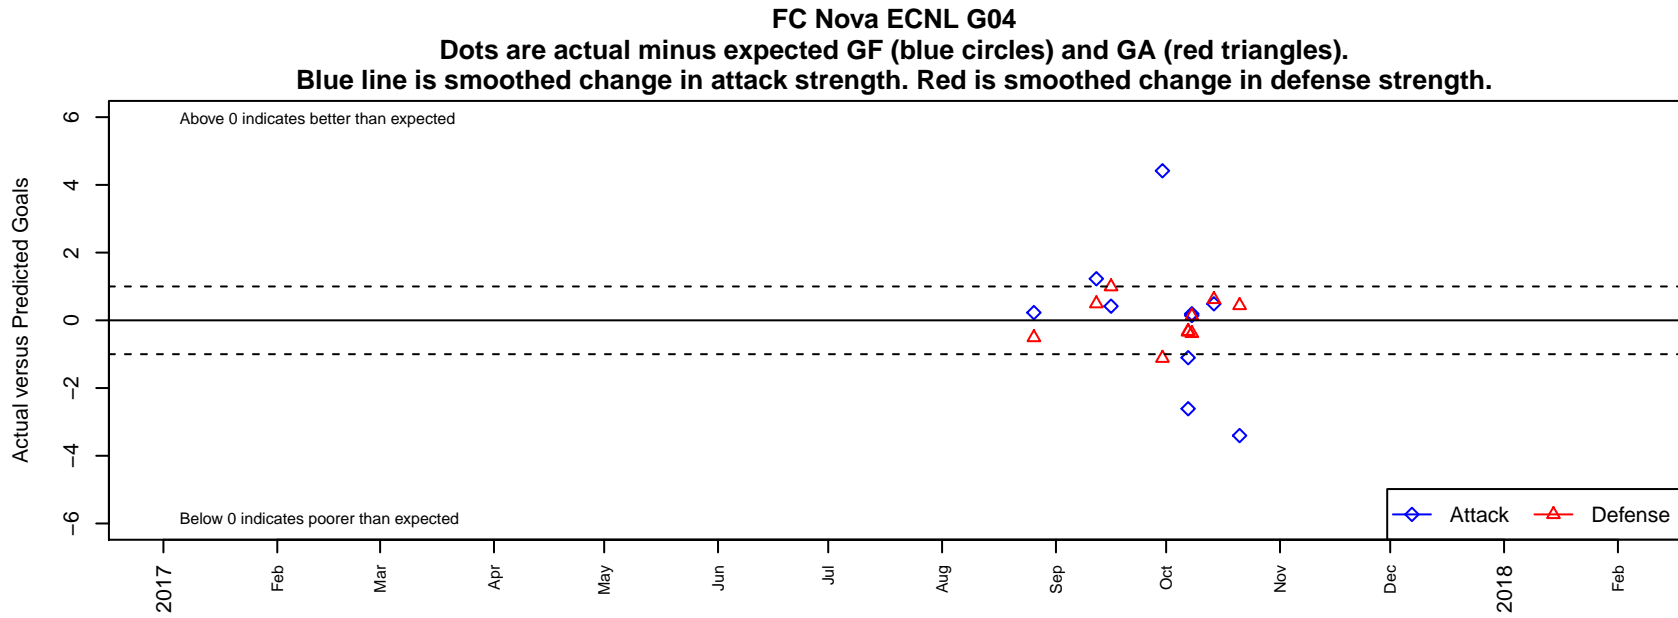

# FC Nova ECNL G04

FC Nova SC  
Boise, ID  
G04 total strength=1593  
attack=21.92 defense=11.14  
fall league = Idaho D3 Div 1 U14

alt names used:  
FC NOVA 04 ECNL

Venues played:  
2017 Idaho D3 Division 1 U14  
2017 GEM State Challenge U15 U15

**attack and defense variance (black dot)  
relative to other teams  
and top 10 in region**

**attack and defense rating  
relative to others at age  
and all opponents in last 13 months**

**Performance relative to 13 month average**